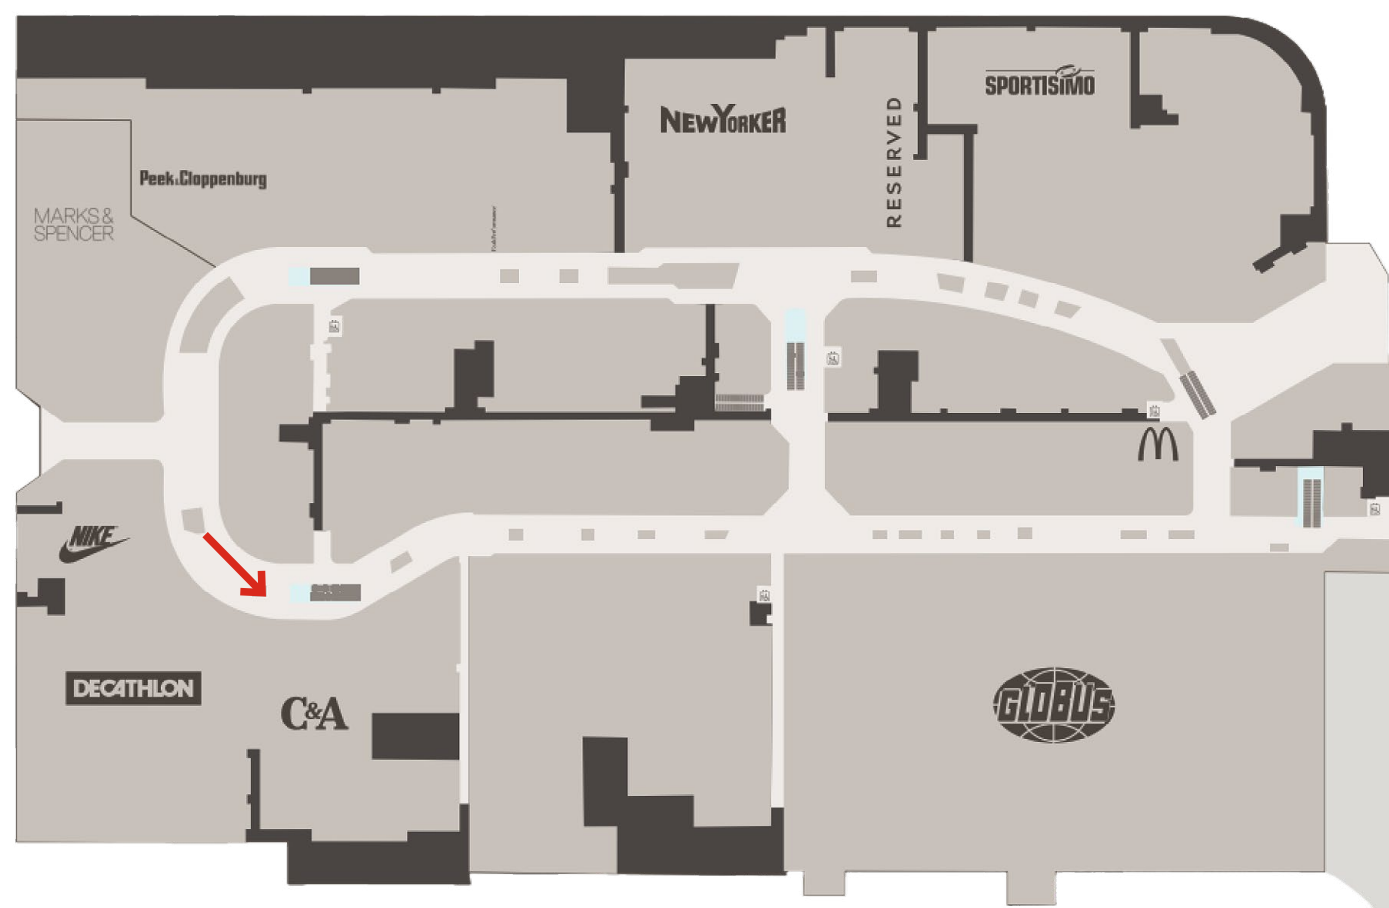

**Large digital screen
WEST ENTRANCE
(C&A)**

Screen parameters

Dimensions (cm)	384 x 216 cm
Dimensions (px)	960 x 540 px
File format	JPG, PNG, MP4 H.264
Content format	960 x 540 px