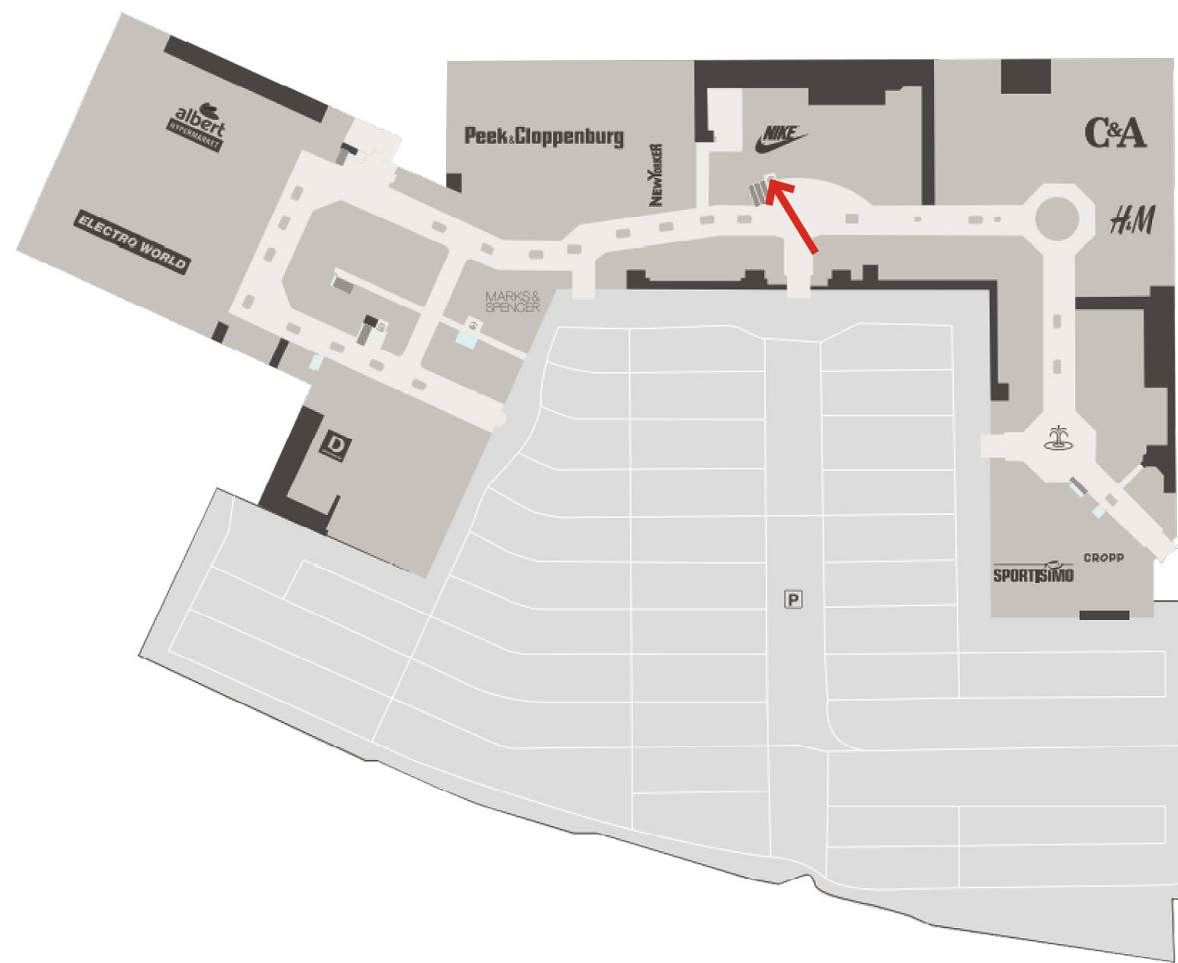

**Large digital
screen FOODCOURT**

Screen parameters

Dimensions (cm)	270 x 780 cm
Dimensions (px)	864 x 2496 px
File format	JPG, PNG, MP4 H.264
Content format	864 x 2496 px