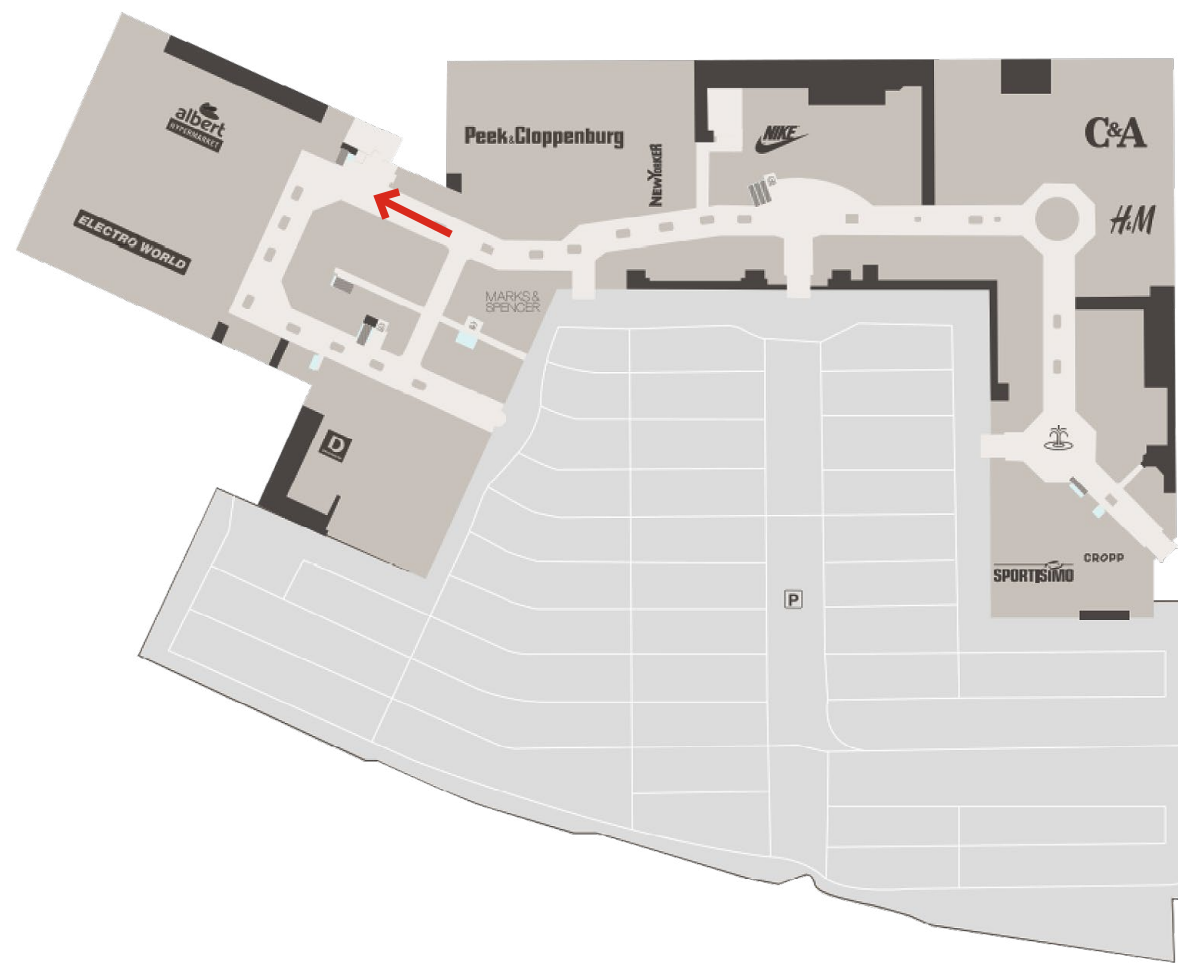

**Large digital
screen ALBERT**

Screen parameters

Dimensions (cm)	320 x 576 cm
Dimensions (px)	1280 x 2304 px
File format	JPG, PNG, MP4 H.264
Content format	1280 x 2304 px